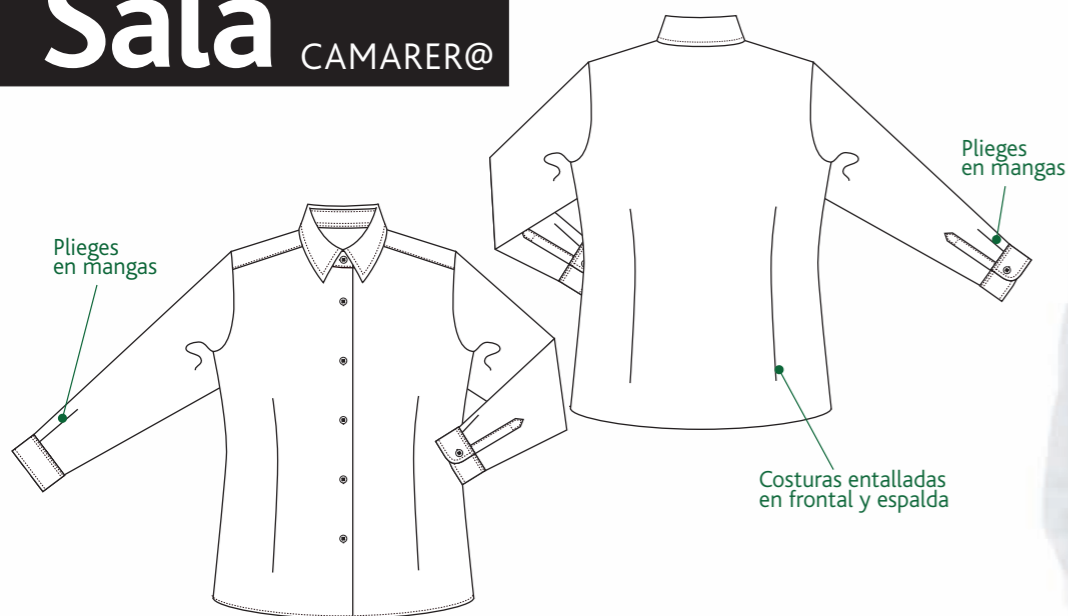

Ref: 1088-CACM ML

Camisa cuello Mao mujer

65% Poliéster / 35% Algodón

Tallas 34 a 44

Color Negro

Ref: 1088-CASM ML

Camisa Manga Larga mujer

65% Poliéster / 35% Algodón