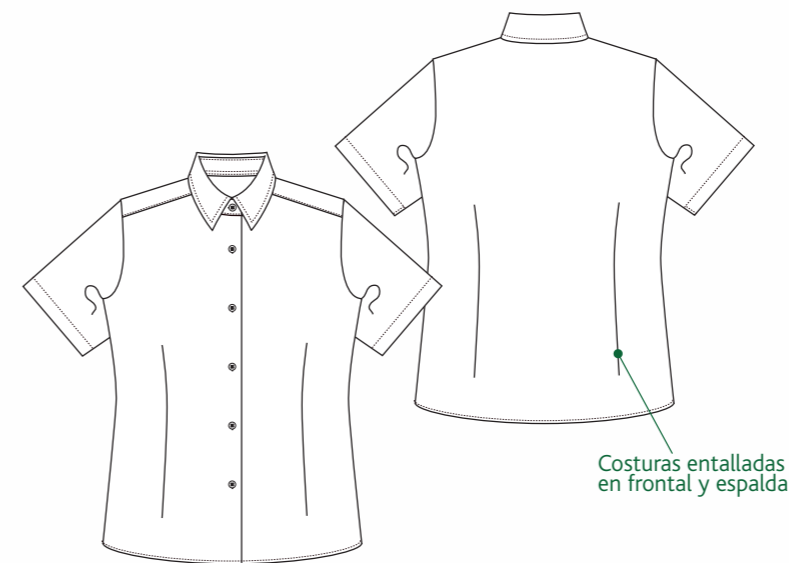

Camisa Manga Corta mujer

65% Poliéster / 35% Algodón

Tallas 34 a 44

Color Blanco

Ref: 1088-CAS MC